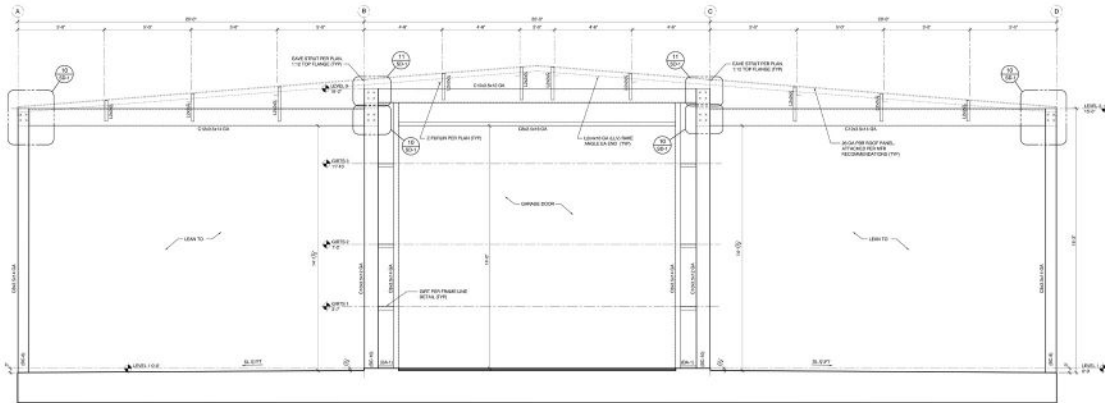

Charlie Building

2 END WALL FRAME WITH GARAGE DOOR

CHARLIE

Dimensions | 60' x 67'

Lot Size | 75' x 150'

\$349,000

Reserve yours Today!

APX | REAL ESTATE GROUP