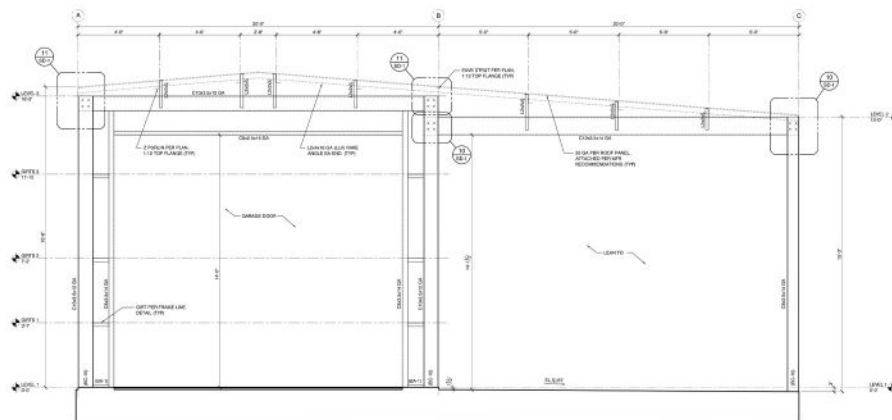

Delta Building

DELTA

Dimensions | 40' x 84'

Lot Size | 75' x 150'

\$299,000

Reserve yours Today!

APX | REAL ESTATE GROUP

exp
REALTY