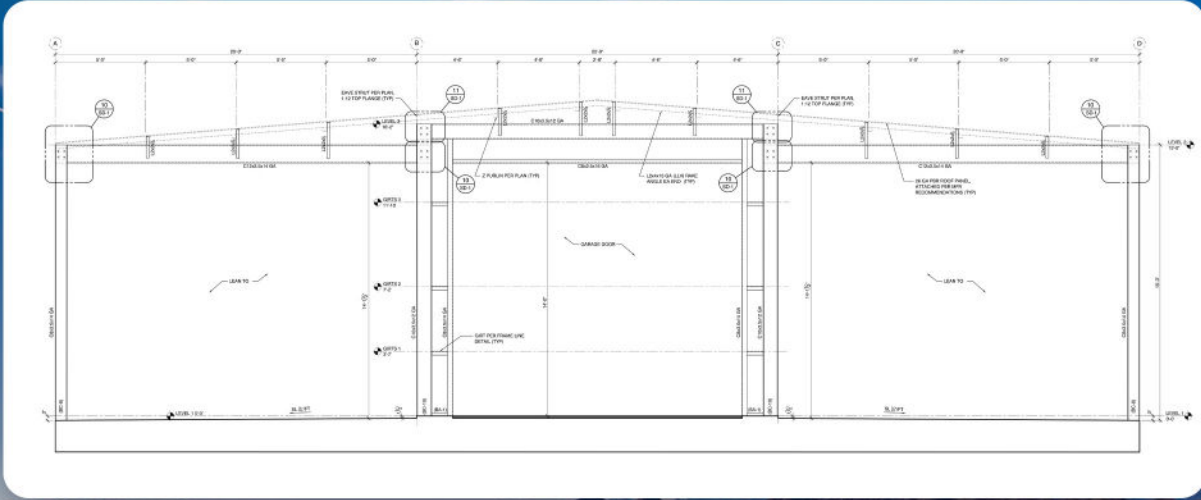

Echo Building

ECHO

Dimensions | 60' x 84'

Lot Size | 75' x 125'

\$349,000

Reserve yours Today!

APX | REAL ESTATE GROUP

exp
REALTY